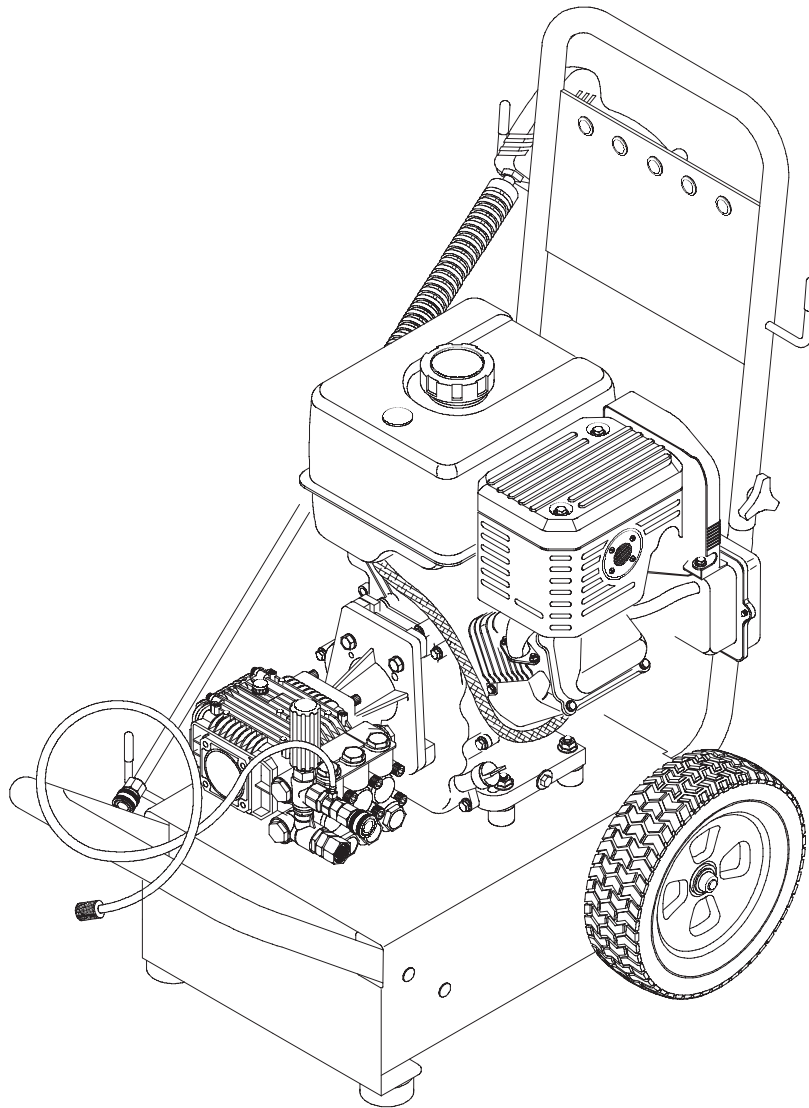

BPW2700

Parts List

Model No. HPP1779-0, BPW2700
IPL No. 192055GS Rev 3 (11/11/2003)

Pressure Washer

Item	Part #	Description	Item	Part #	Description
1	B190336GS	BASE	13	192123GS	KIT,Vibration Mount
2	BB1982GS	BUMPER	14	B4805GS	HOSE
3	63281GS	KEY	15	187978GS	KIT, Upper Handle Hardware
4	192134GS	KIT, Engine Mounting Hardware	16	192125GS	KIT, Pushnut
5	BB1981GS	HANDLE, Lower	17	192135GS	KIT, Garden Hose Inlet
6	B190293GS	HANDLE, Upper	18	B3858GS	WAND, Quick Disconnect GUN
7	30809GS	GROMMET	19	B1436BGS	FITTING, Quick Disconnect
8	192126GS	KIT,Vinyl Cap	20	95458GS	KIT,Wheel
9	192129GS	KIT, Lower Handle Hardware	21	192124GS	ASSY, Pump
10	192130GS	KIT, Bumper Mounting Hardware	22	B2126AGS	KIT,Thermal Relief
11	186301GS	KIT, QD Spray Nozzles	23	192136GS	KIT, Chemical Hose
12	192132GS	KIT, Pump Mounting Hardware	24	192168GS
			900	Contact Engine Manufacturer

Items Not Shown

Part #	Description
191806GS	MANUAL, Owners
192055GS	MANUAL, Parts List
MS6669	MANUAL, Engine
192138GS	KIT, Decals
191922GS	KIT, Maintenance
192015GS	HOSE, Fitting
87815GS	GOGGLES
BB3061BGS	BOTTLE, Oil, Engine

Kits include all parts shown in frames.

Pump

Item	Part #	Description
I	116B2126GS	OIL SEAL, Square
A	193955GS	KIT, Valve
B	11287628PGS	OIL CAP/DIPSTICK
C	10387628PGS	O-RING
D	193956GS	KIT, Support Ring & Seals
E	193724GS	KIT, Hose Tail
F	153B2126GS	UNLOADER, Complete
G	250B2327GS	KIT, O-Rings, Unloader