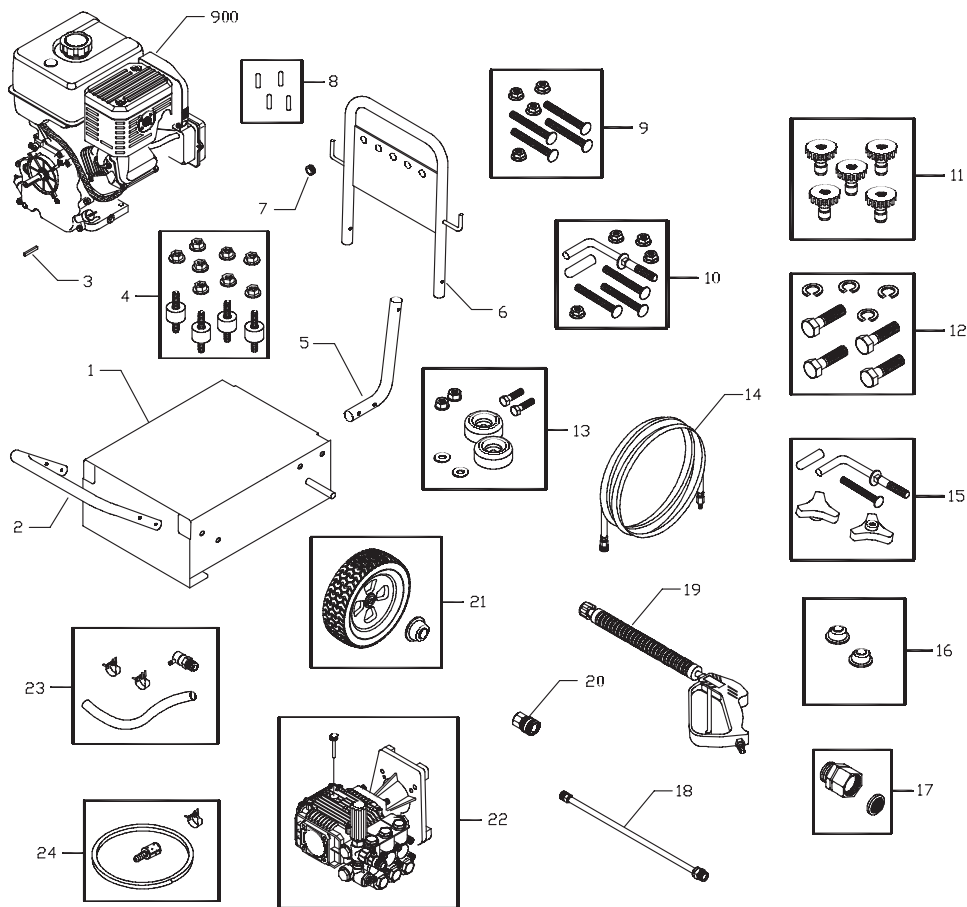

BPW2700

Parts List

Model No. HPP1779-0, BPW2700
IPL No. 192055GS Rev 3 (11/11/2003)

Pressure Washer

Item	Part #	Description	Item	Part #	Description
1	B190336GS	BASE	13	192123GS	KIT,Vibration Mount
2	BB1982GS	BUMPER	14	B4805GS	HOSE
3	63281GS	KEY	15	187978GS	KIT, Upper Handle Hardware
4	192134GS	KIT, Engine Mounting Hardware	16	192125GS	KIT, Pushnut
5	BB1981GS	HANDLE, Lower	17	192135GS	KIT, Garden Hose Inlet
6	B190293GS	HANDLE, Upper	18	B3858GS	WAND, Quick Disconnect GUN
7	30809GS	GROMMET	19	B1436BGS	FITTING, Quick Disconnect
8	192126GS	KIT,Vinyl Cap	20	95458GS	KIT,Wheel
9	192129GS	KIT, Lower Handle Hardware	21	192124GS	ASSY, Pump
10	192130GS	KIT, Bumper Mounting Hardware	22	B2126AGS	KIT,Thermal Relief
11	186301GS	KIT, QD Spray Nozzles	23	192136GS	KIT, Chemical Hose
12	192132GS	KIT, Pump Mounting Hardware	24	192168GS
			900	Contact Engine Manufacturer

Items Not Shown

Part #	Description
191806GS	MANUAL, Owners
192055GS	MANUAL, Parts List
MS6669	MANUAL, Engine
192138GS	KIT, Decals
191922GS	KIT, Maintenance
192015GS	HOSE, Fitting
87815GS	GOGGLES
BB3061BGS	BOTTLE, Oil, Engine

Kits include all parts shown in frames.

Pump

Item	Part #	Description
I	116B2126GS	OIL SEAL, Square
A	193955GS	KIT, Valve
B	11287628PGS	OIL CAP/DIPSTICK
C	10387628PGS	O-RING
D	193956GS	KIT, Support Ring & Seals
E	193724GS	KIT, Hose Tail
F	153B2126GS	UNLOADER, Complete
G	250B2327GS	KIT, O-Rings, Unloader

NOTE: Item letters A - G are service kits and include all parts shown within the box.

NOTES