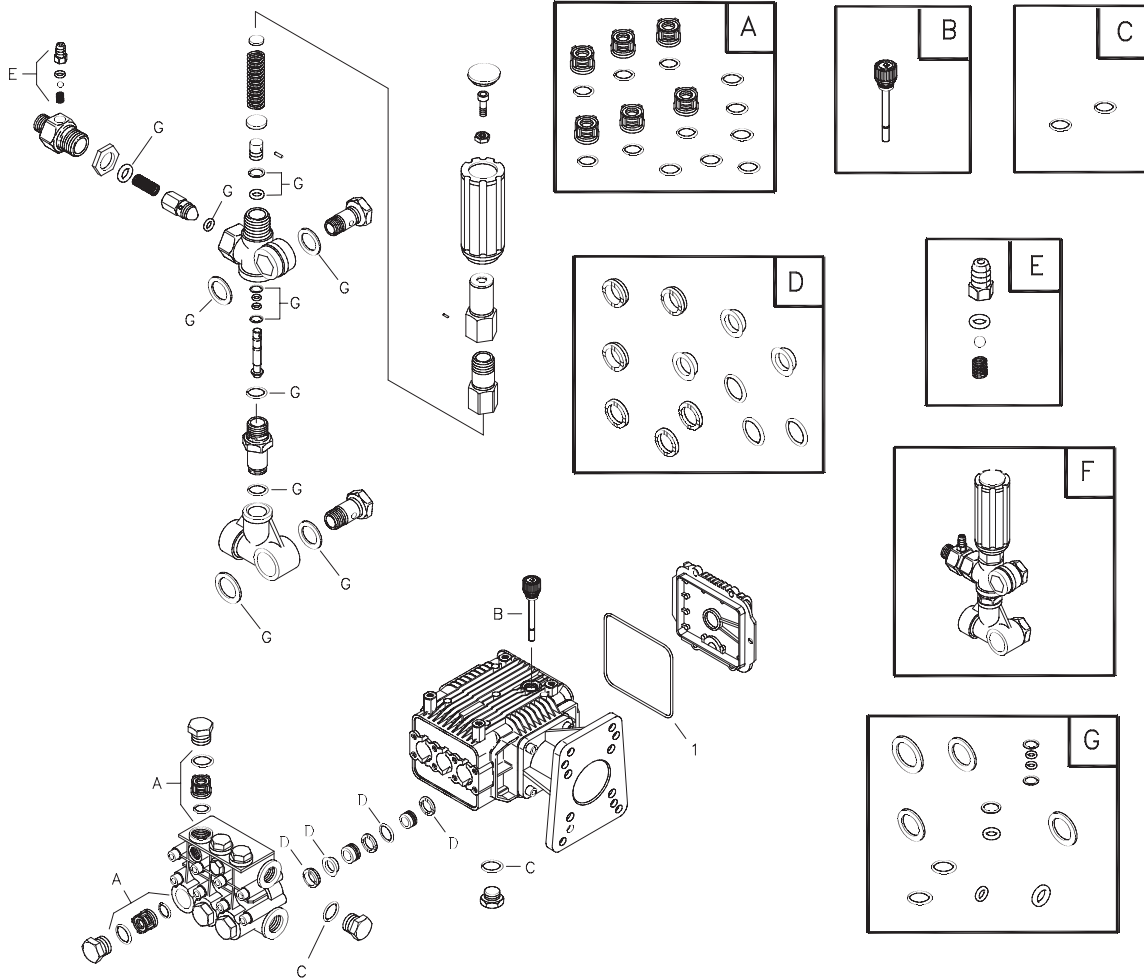

BPW2700

Parts List

Model No. HPP1779-0, BPW2700
IPL No. 192055GS Rev 3 (11/11/2003)

Pressure Washer

Item	Part #	Description	Item	Part #	Description
1	B190336GS	BASE	13	192123GS	KIT,Vibration Mount
2	BB1982GS	BUMPER	14	B4805GS	HOSE
3	63281GS	KEY	15	187978GS	KIT, Upper Handle Hardware
4	192134GS	KIT, Engine Mounting Hardware	16	192125GS	KIT, Pushnut
5	BB1981GS	HANDLE, Lower	17	192135GS	KIT, Garden Hose Inlet
6	B190293GS	HANDLE, Upper	18	B3858GS	WAND, Quick Disconnect GUN
7	30809GS	GROMMET	19	B1436BGS	FITTING, Quick Disconnect
8	192126GS	KIT,Vinyl Cap	20	95458GS	KIT,Wheel
9	192129GS	KIT, Lower Handle Hardware	21	192124GS	ASSY, Pump
10	192130GS	KIT, Bumper Mounting Hardware	22	B2126AGS	KIT,Thermal Relief
11	186301GS	KIT, QD Spray Nozzles	23	192136GS	KIT, Chemical Hose
12	192132GS	KIT, Pump Mounting Hardware	24	192168GS
			900	Contact Engine Manufacturer

Items Not Shown

Part #	Description
191806GS	MANUAL, Owners
192055GS	MANUAL, Parts List
MS6669	MANUAL, Engine
192138GS	KIT, Decals
191922GS	KIT, Maintenance
192015GS	HOSE, Fitting
87815GS	GOGGLES
BB3061BGS	BOTTLE, Oil, Engine

Kits include all parts shown in frames.

Pump

Item	Part #	Description
I	116B2126GS	OIL SEAL, Square
A	193955GS	KIT, Valve
B	11287628PGS	OIL CAP/DIPSTICK
C	10387628PGS	O-RING
D	193956GS	KIT, Support Ring & Seals
E	193724GS	KIT, Hose Tail
F	153B2126GS	UNLOADER, Complete
G	250B2327GS	KIT, O-Rings, Unloader

NOTE: Item letters A - G are service kits and include all parts shown within the box.

NOTES